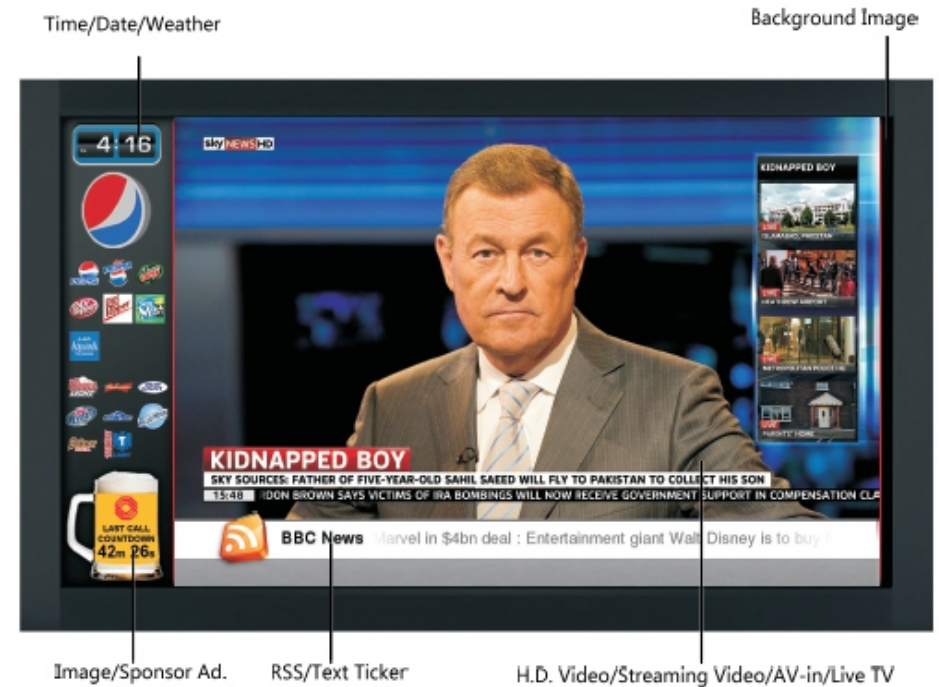

System Architecture