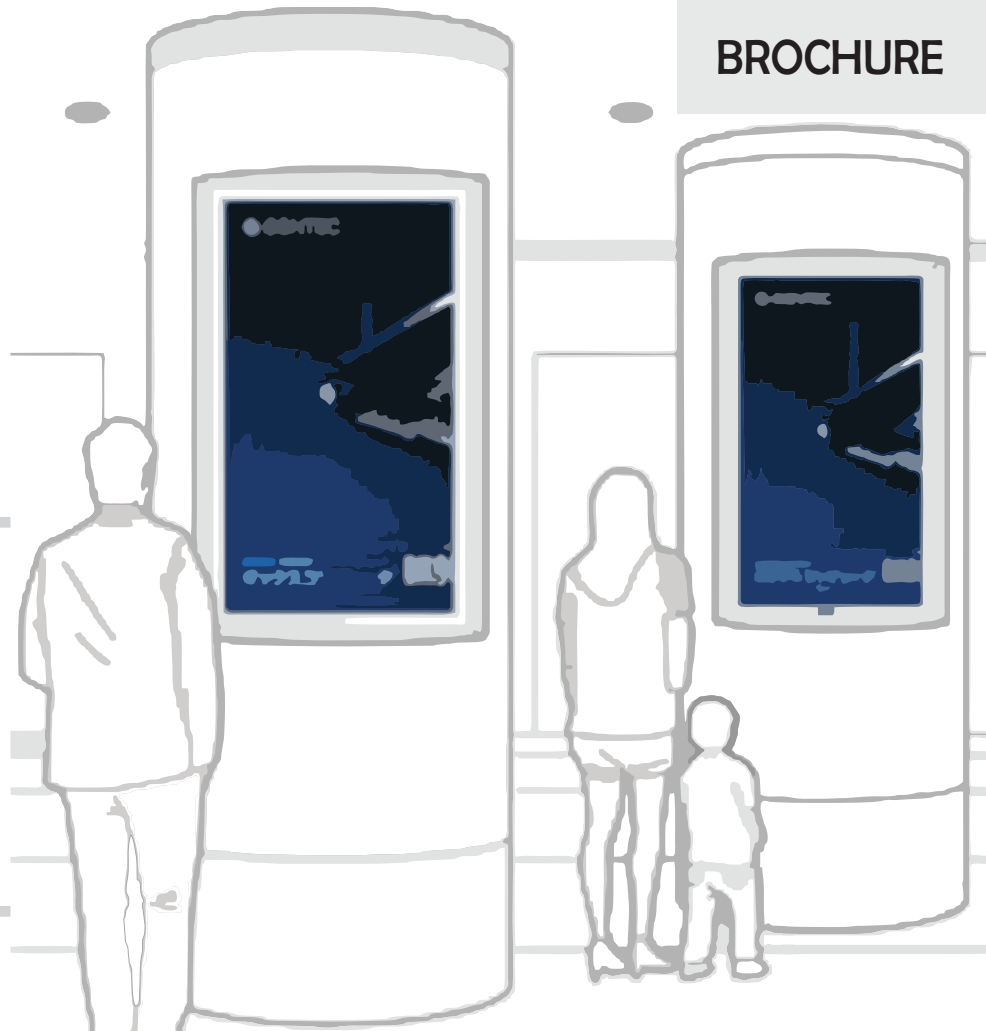

CS24

NETWORK DIGITAL SIGNAGE SOLUTION
BROCHURE