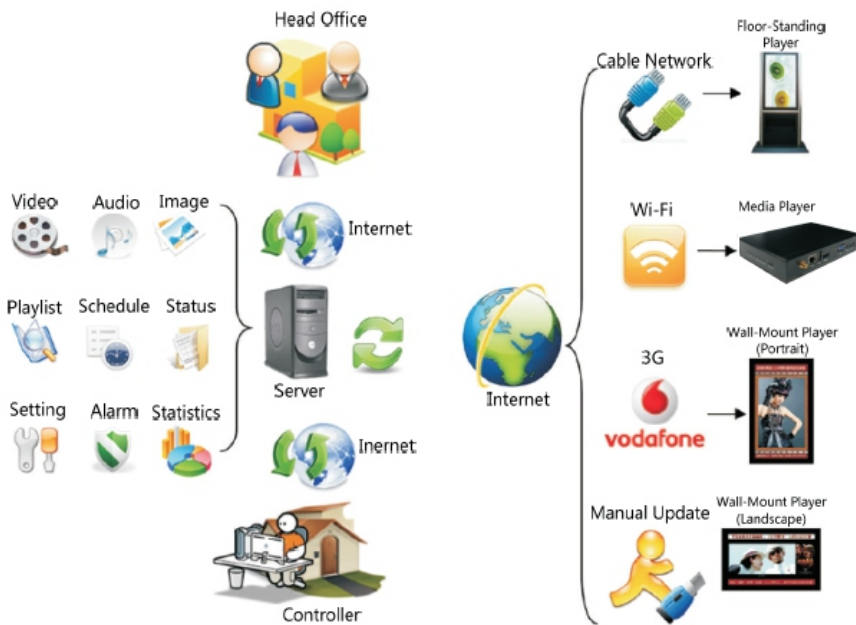

CS24 DIGITAL SIGNAGE SYSTEM - SYSTEM INTRODUCTION

CS24 is a solution that allows anyone to easily build and manage a centrally controlled network of dynamic displays.

Screens/Displays connected to CS24 player are controlled from a central location through any IP-based network (Include LAN, WAN, wired or wireless, 3G, multicast satellite, or even a mix of any of all these.)

CS24 has been tested by amounts of clients, and achieved that more than 10,000 players are online and managed together.

System Architecture